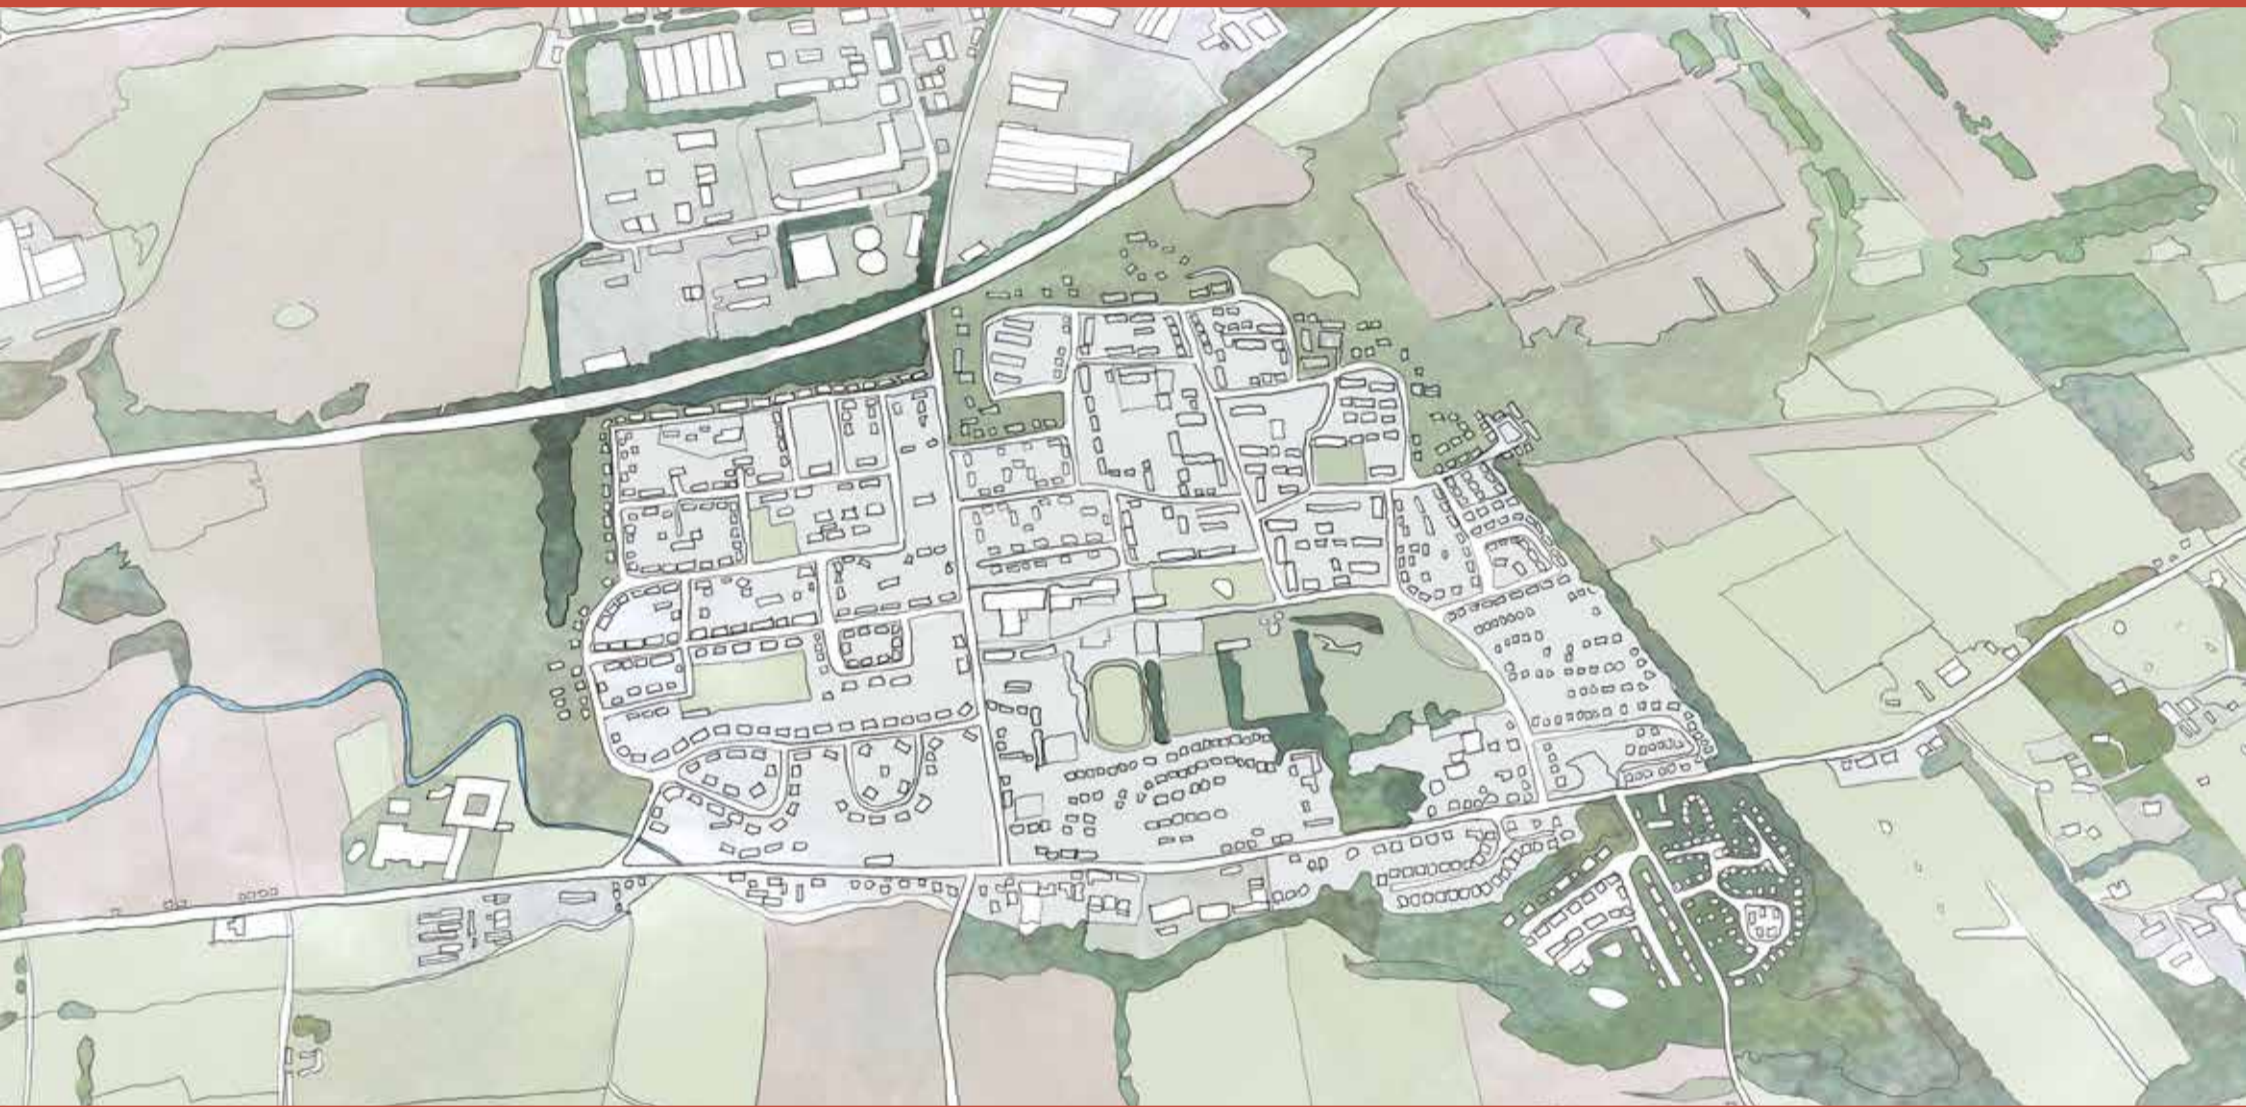

# Have your say on proposals for **Blackburn**

**Come along and have your say at  
a drop-in consultation event**

Community Action Blackburn need your help. We are developing a Local Place Plan for Blackburn and putting forward proposals to develop the former Hopefield Nursery as an Education, Skills and Training Hub.

**Thursday 7th March  
2.30-4.30pm and 6.30-8.30pm  
Blackburn Partnership Centre**

If you can't make the event please scan the QR code or use the address below to complete our survey and give your opinion on these ideas. <http://tinyurl.com/Blackburn-LPP>